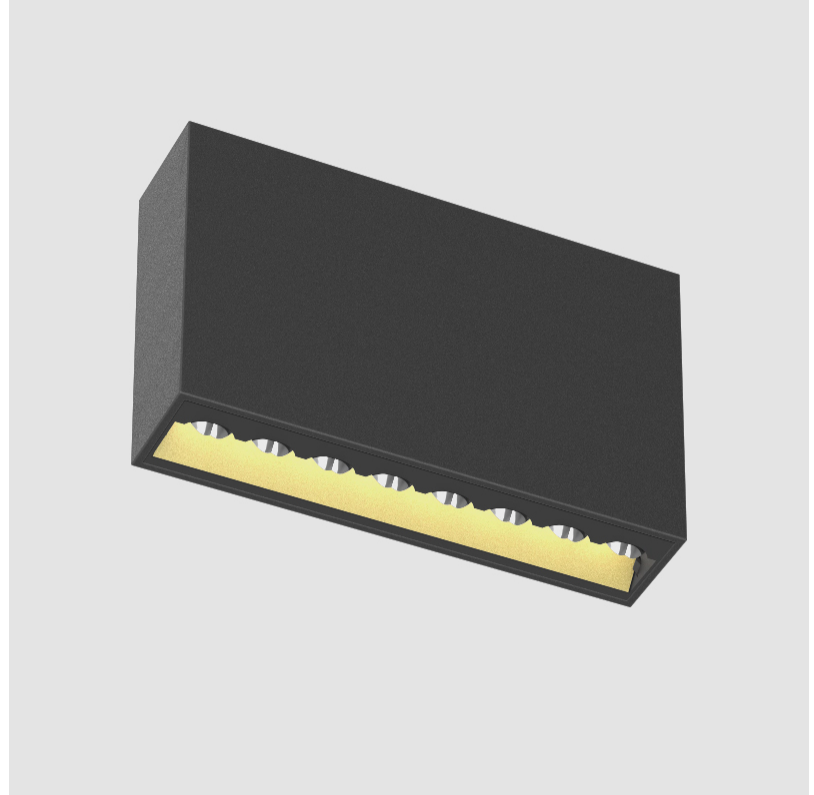

OPTICAL

Adjustability: Fixed

RATINGS AND CERTIFICATIONS

Certified By: Certified for North American Standards
 IP rating: IP20

MAGIQ HOLLOW WALLWASH SURFACE

A3D188-

PROJECT	_____
TYPE	_____
SPECIFIER	_____
QUANTITY	_____
DATE	_____